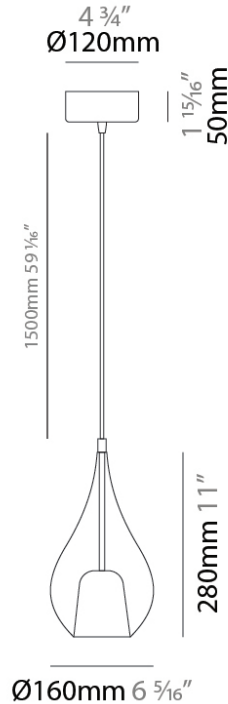

ZOE VINCENT - MONOPOINT SUSPENSION

D141177-

base number Finish
Options

1. To build a product code in our configurator select the specify button on the base model # product page
2. To build a manual product code on this datasheet choose from the options listed below in blue font and add the suffix to the base model #

GENERAL

Series: Zoe
Subseries: Zoe Vincent - Monopoint
Brand: Cangini & Tucci
Division: Design
Mounting Type: Suspension
Mounting Location: Ceiling
Subcategory: Pendant

PHYSICAL

Shape: Teardrop
Diameter (mm): 160
Diameter (in): 6 ⁵/₁₆
Height (mm): 280
Height (in): 11
Max. Overall Height (mm): 1780
Max. Overall Height (in): 70 ⁷/₁₆
Light Distribution: Omnidirectional
Weight (kg): 0.79
Weight (lbs): 1.74
Diffuser: Glass - Opal
Fixture Finish: [MSB / MBS / TRS](#)
Holder Finish: BLK
Fixture Material: Glass / Metal
Cable Details: 1500mm cable

ELECTRICAL

Number of Lamps: 1
Lamp Type: LED Retrofit
Bulb Included: Bulb Not Included
Max. Wattage Per Lamp (W): 5
Lamp Base: G9
Input Voltage (V): 120

LED

OPTICAL

RATINGS AND CERTIFICATIONS

Certified By: Certified for North American Standards
IP rating: IP20

PROJECT	
TYPE	
SPECIFIER	
QUANTITY	
DATE