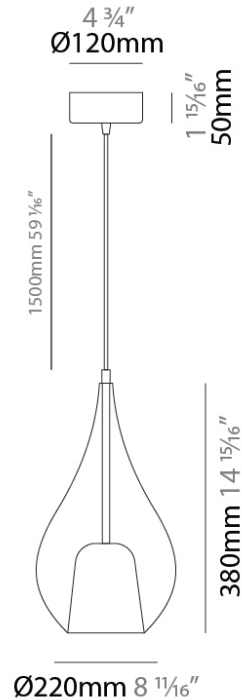

PROJECT	
TYPE	
SPECIFIER	
QUANTITY	
DATE	

ZOE VINCENT - MONOPOINT SUSPENSION

D141178-

base number Finish
Options

1. To build a product code in our configurator select the specify button on the base model # product page
2. To build a manual product code on this datasheet choose from the options listed below in blue font and add the suffix to the base model #

GENERAL

Series: Zoe
Subseries: Zoe Vincent - Monopoint
Brand: Cangini & Tucci
Division: Design
Mounting Type: Suspension
Mounting Location: Ceiling
Subcategory: Pendant

PHYSICAL

Shape: Teardrop
Diameter (mm): 220
Diameter (in): 8 11/16
Height (mm): 380
Height (in): 14 15/16
Max. Overall Height (mm): 1880
Max. Overall Height (in): 74
Light Distribution: Omnidirectional
Weight (kg): 1.51
Weight (lbs): 3.33
Diffuser: Glass - Opal
Fixture Finish: MSB / MBS / TRS
Holder Finish: BLK
Fixture Material: Glass / Metal
Cable Details: 1500mm cable

ELECTRICAL

Number of Lamps: 1
Lamp Type: LED Retrofit
Lamp Shape: A19
Bulb Included: Bulb Not Included
Max. Wattage Per Lamp (W): 16
Lamp Base: E26
Input Voltage (V): 120
Upon Request: 277Vac / GU24

LED

OPTICAL

RATINGS AND CERTIFICATIONS

Certified By: Certified for North American Standards
IP rating: IP20