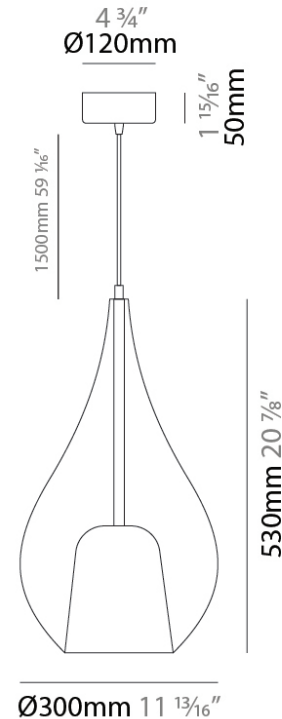

PROJECT
TYPE
SPECIFIER
QUANTITY
DATE

ZOE VINCENT - MONOPOINT SUSPENSION

D141179-

base number   Finish
Options

1. To build a product code in our configurator select the specify button on the base model # product page
2. To build a manual product code on this datasheet choose from the options listed below in blue font and add the suffix to the base model #

GENERAL

Series: Zoe
Subseries: Zoe Vincent - Monopoint
Brand: Cangini & Tucci
Division: Design
Mounting Type: Suspension
Mounting Location: Ceiling
Subcategory: Pendant

PHYSICAL

Shape: Teardrop
Diameter (mm): 300
Diameter (in): 11 ¹³/₁₆
Height (mm): 530
Height (in): 20 ⁷/₈
Max. Overall Height (mm): 2030
Max. Overall Height (in): 79 ¹⁵/₁₆
Light Distribution: Omnidirectional
Weight (kg): 2.50
Weight (lbs): 5.51
Diffuser: Glass - Opal
Fixture Finish: [MSB / MBS / TRS](#)
Holder Finish: BLK
Fixture Material: Glass / Metal
Cable Details: 1500mm Cable

ELECTRICAL

Number of Lamps: 1
Lamp Type: LED Retrofit
Lamp Shape: A19
Bulb Included: Bulb Not Included
Max. Wattage Per Lamp (W): 16
Lamp Base: E26
Input Voltage (V): 120
Upon Request: 277Vac / GU24

LED

OPTICAL

RATINGS AND CERTIFICATIONS

Certified By: Certified for North American Standards
IP rating: IP20